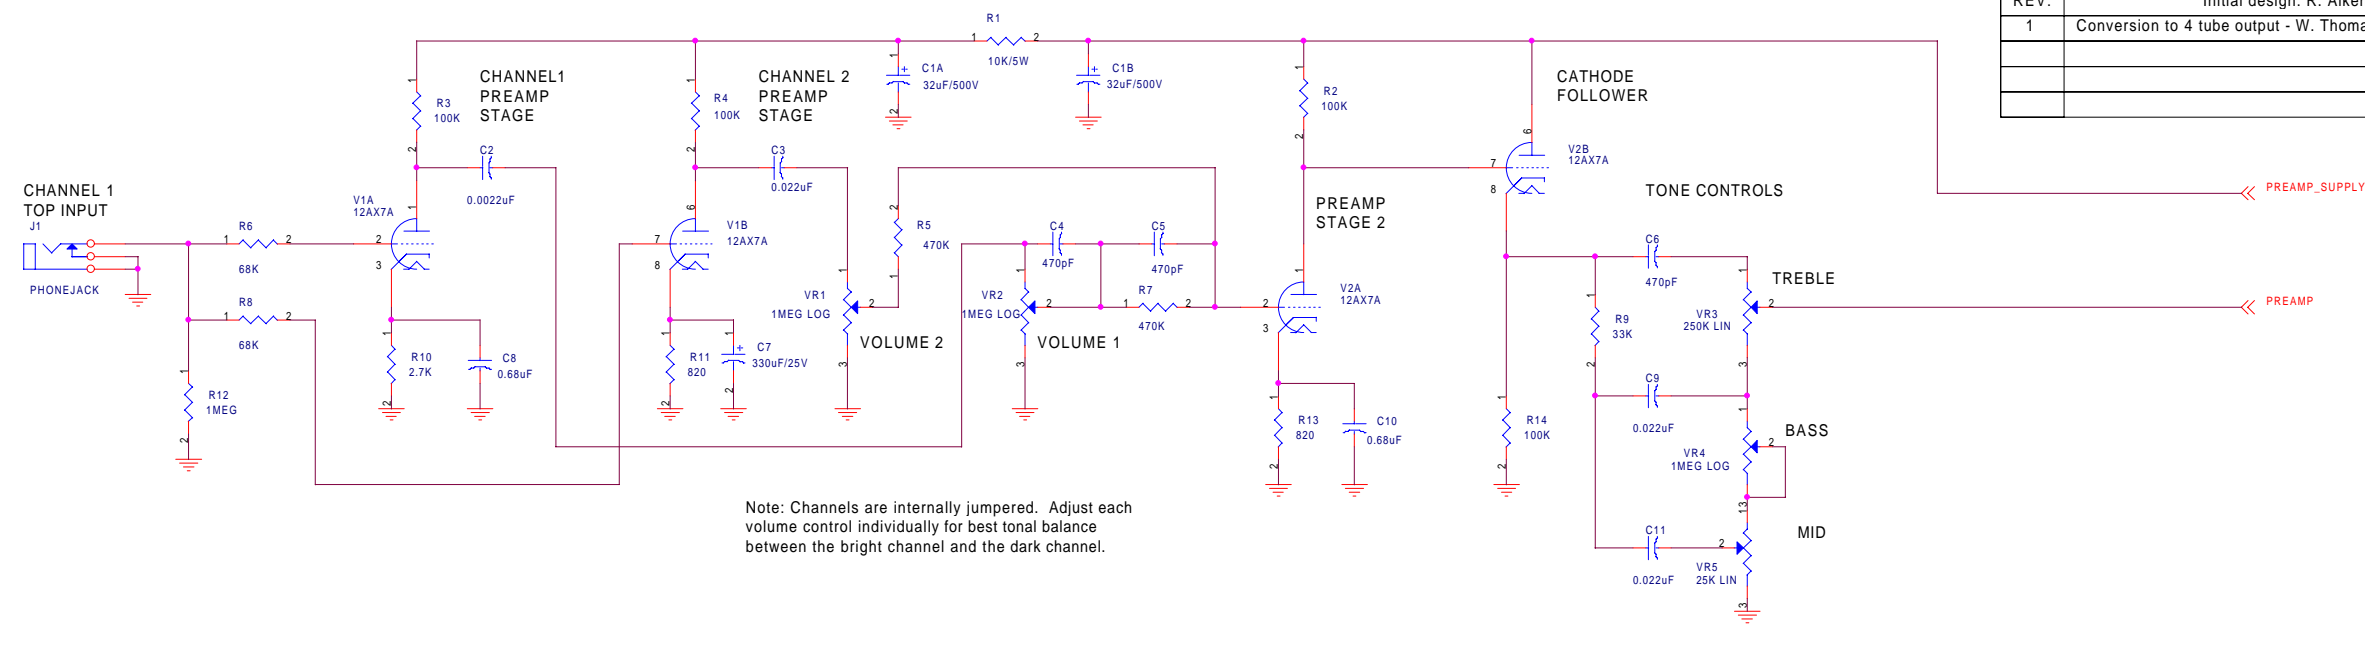

REV:	Initial design: R. Aiken
1	Conversion to 4 tube output - W. Thomas

Note: Channels are internally jumpered. Adjust each volume control individually for best tonal balance between the bright channel and the dark channel.

AX84 <http://www.intsys.net/ax84>

The Cooperative Tube Guitar Amp Project

Title: November Lite 2+2 - preamp

Size: Document Number Rev 1

Date: Monday, January 18, 1999 Sheet 1 of 2